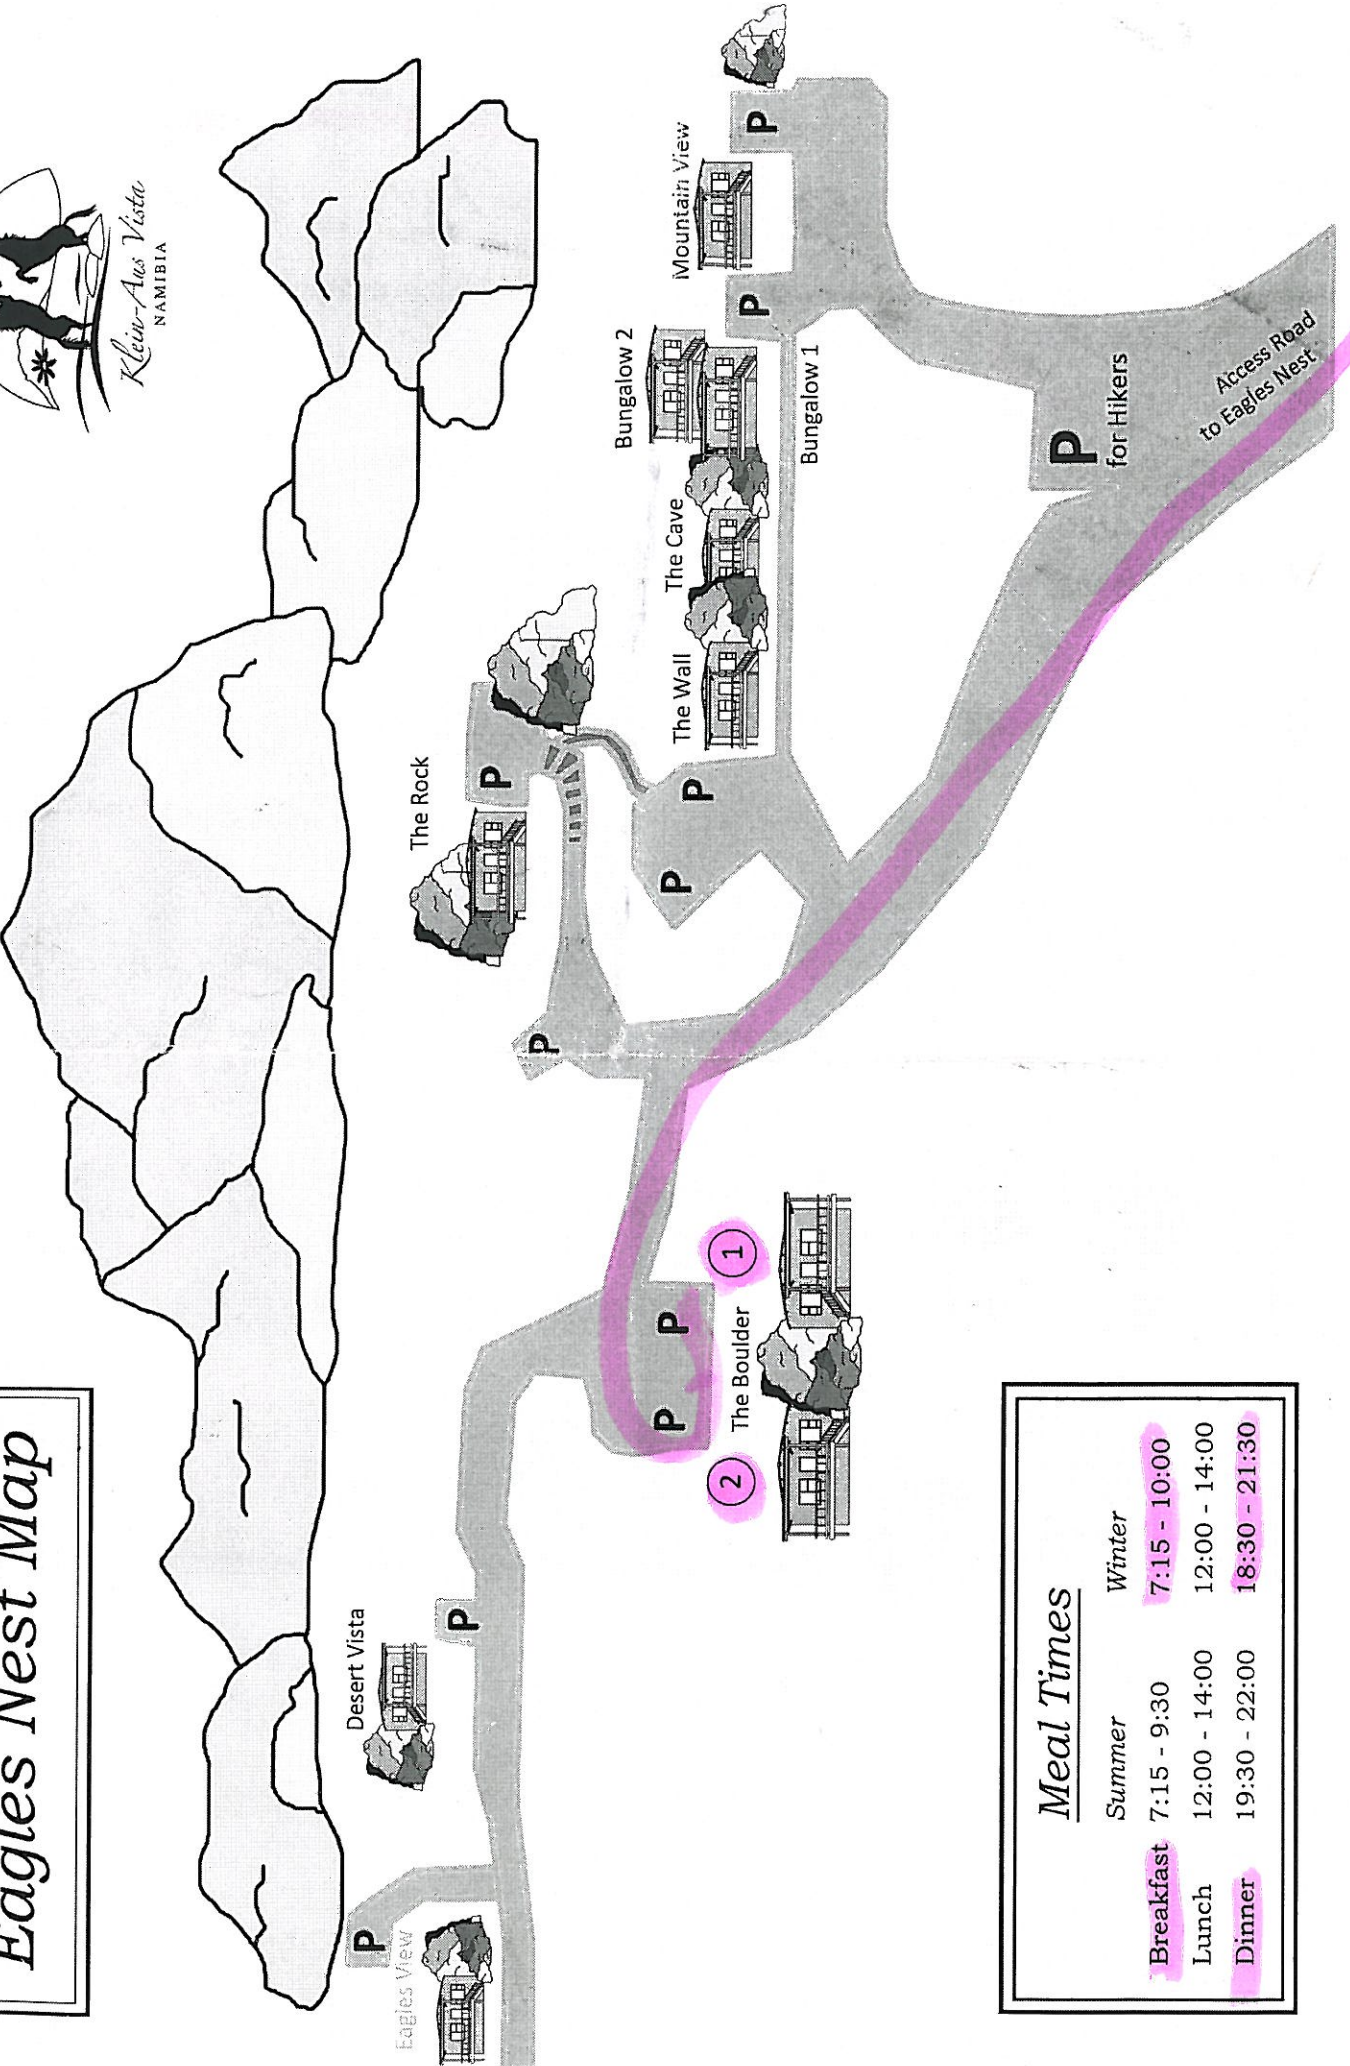

# Eagles Nest Map

<u>Meal Times</u>	
	Winter
Breakfast	7:15 - 10:00
Lunch	12:00 - 14:00
Dinner	18:30 - 21:30